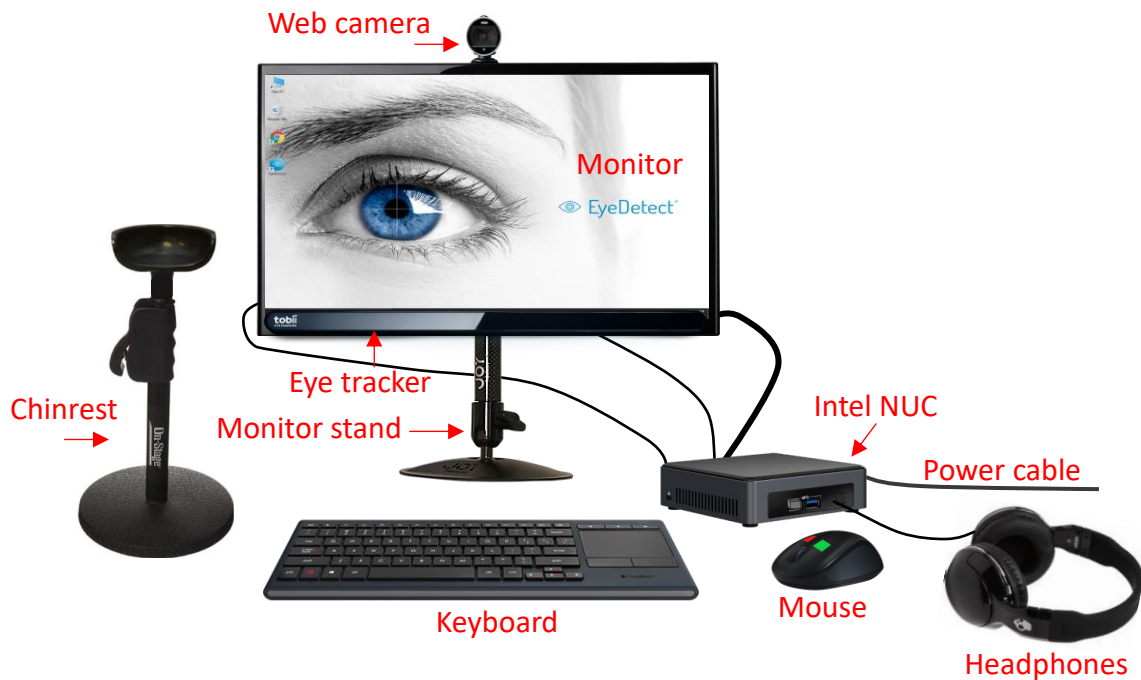

EyeDetect V3 Station Checklist

These are the components included in the shipment:

- Intel NUC Mini-Computer and Power Cable (shown below)
- Keyboard (shown below)
- Mouse (shown below)
- AOC Monitor (shown below)
- EyeTracker (shown below)
- JoyFactory Monitor Stand (shown below)
- Chin Rest Stand (shown below)
- Headphones (shown below)
- Backpack (not shown)
- Web Camera (shown below)
- Smatree Hard Shell Laptop Sleeve (not shown)
- Alcohol Wipes for chin rest (not shown)
- AA Batteries (not shown)
- Welcome Packet (not shown)