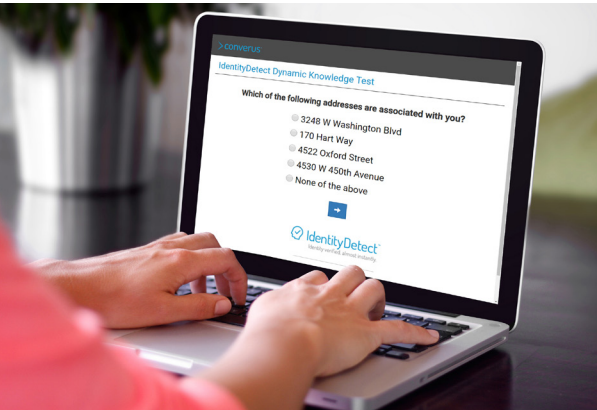

The KBA Solution Every Identity Verification Process Needs

IdentityDetect reduces fraud. Offers another security level on top of existing processes.

Know Your Customers with FAR Greater Confidence

Reduce fraudulent transactions, enhance knowledge-based authentication (KBA) identity verification capabilities, and increase the efficiency of onboarding processes with web-based IdentityDetect.

Dynamic KBA Alone is Insufficient

Dynamic KBA is widely used, but by itself is not very effective because answers are easy to obtain and there's a high percentage of false positives. IdentityDetect can reduce these unnecessary, additional expenses.

IdentityDetect Strengthens KBA Solutions

IdentityDetect can integrate with an existing KBA implementation to make it more effective. Unlike other solutions, IdentityDetect measures **how** customers behave when answering questions and uses artificial intelligence to determine if an identity is real.

Easily Integrable

IdentityDetect is easily and quickly integrated into existing transaction processes and can be customized to your specific needs.

Why Adopt IdentityDetect?

By integrating IdentityDetect, you can: